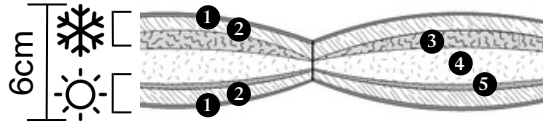

T TOPPER PARIS CHAMBORD

x x  x x

- 1 - TP06NF (64% Viscose, 36% Acrylic)
- 2 -  Wool
- 3 -  Camel wool/Wool
- 4 - Thermoregulating wadding
- 5 - Linen/Silk/Cashmere

FR Le sur-matelas Paris Chambord, piqué, procure un accueil généreux et enveloppant, associant laine de chameau, ouate thermorégulante, laine et lin soie cachemire, pour des nuits douces et harmonieuses. EN 1334.

Paris Chambord topper comes in 190, 200, 210, and 220 cm, with king and queen sizes only available in 203 cm. King sizes are priced the same as 190 cm wide models, and queen sizes as 150 cm. The maximum size available is 240 x 210 cm. For any height or width that is not standard, we add +1% per extra centimeter (minimum charged: 10 cm), plus a fixed fee