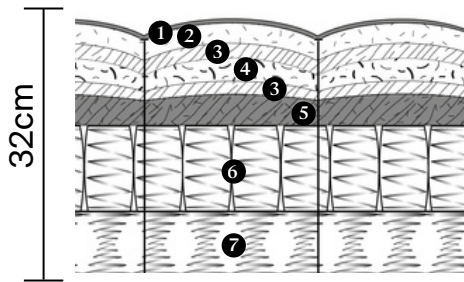

T

RIVIERA BEAU RIVAGE

x x   x

- 1 - CPR 23 (64% Viscose and 36% Acrylic)
- 2 - Thermoregulatory wadding
- 3 -  Wool
- 4 -  Merino Wool from Arles
- 5 -  Recycled wool/Wadding
- 6 - Air Spring®
- 7 - Pullman Spring®

Beau Rivage comes in 190, 200, 210, and 220 cm, with king and queen sizes only available in 203 cm. King sizes are priced the same as 190 cm wide models, and queen sizes as 150 cm. The maximum size available is 220 x 210 cm.